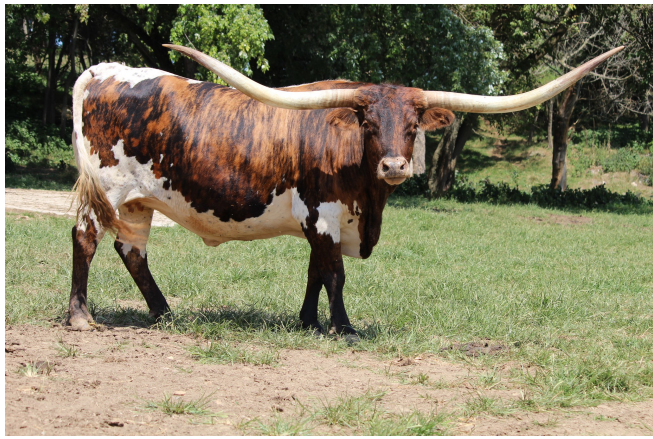

TALLEY LONGHORNS

HORSESHOE J KISS THIS

Date of Birth: 01/11/2016
 Registration 1: CI300028
 Breeder: JIMMY JONES
 Owner: John & Christine Talley

Courtesy of Bear Davidson

Total Horn: 92.6250 on 10/04/2019
 TTT: 92.6250 on 03/30/2024
 Composite: 203.4375 on 10/04/2019

HORSESHOE J KISS THIS

TUFF ENUFF CHEX

COWBOY TUFF CHEX

COWBOY CHEX

BL RIO CATCHIT

PEACEMAKER 44

BL SAFARI SUE

NIGHT SAFARI BL833